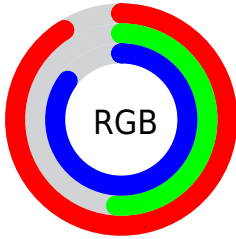

Distribution

- Red (91%)
- Green (51%)
- Blue (85%)