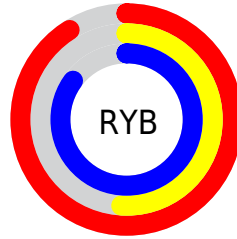

- Red (91%)
- Yellow (51%)
- Blue (85%)