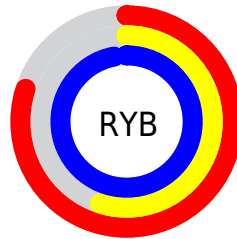

## Conversions Part 2

Format	Color
<a href="#">RYB</a>	<a href="#">204, 139, 247</a>
Decimal	<a href="#">13405175</a>
CIELab	<a href="#">68.00, 43.88, -44.64</a>
CIElCh	<a href="#">68, 62.593, 314.511</a>
Yxy	<a href="#">37.9720, 0.2804, 0.2093</a>
Android (android.graphics.Color)	<a href="#">4291595255 (0xFFCC8BF7)</a>
YUV	<a href="#">170.7470, 37.5927, 29.1629</a>
Hunter-Lab	<a href="#">61.6215, 39.5127, -45.9280</a>

# Details

The CIELCh color `68, 62.593, 314.511` is a light color, and the websafe version is hex `CC99FF`. A complement of this color would be `91, 59.672, 130.477`, and the grayscale version is `70, 0.009, 296.813`.

A 20% lighter version of the original color is `86, 38.257, 325.753`, and `48, 62.569, 314.609` is the 20% darker color. If you saturate the color by 10%, you get `62, 76.770, 314.918`, and if you desaturate by 10%, it is `74, 48.063, 314.055`.

# Distribution

Red (80%)

Green (55%)

Blue (97%)

Red (80%)

Yellow (55%)

Blue (97%)

Cyan (17%)