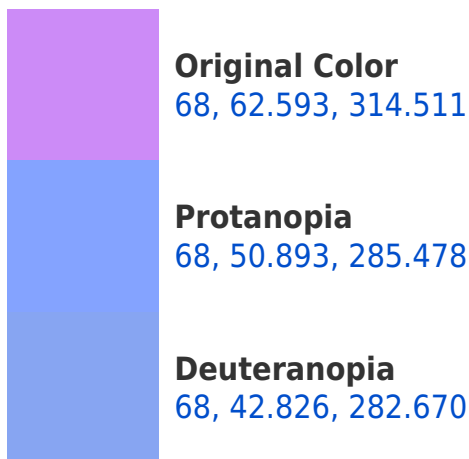

# Black Background

This preview shows how the CIELCh color 68, 62.593, 314.511 looks on a black background.

## Background

This preview shows how black text looks on a background with the CIELCh color 68, 62.593, 314.511.

This preview shows how white text looks on a background with the CIELCh color 68, 62.593, 314.511.

## Dichromacy

**Tritanopia**  
68, 15.215, 352.956

# Trichromacy

**Original Color**  
68, 62.593, 314.511

**Protanomaly**  
68, 54.095, 296.623

**Deuteranomaly**  
68, 48.576, 296.299

**Tritanomaly**  
68, 30.759, 325.130