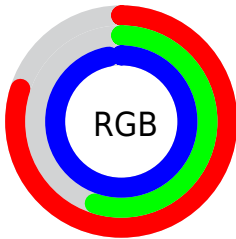

Distribution

Red (80%)

Green (55%)

Blue (97%)