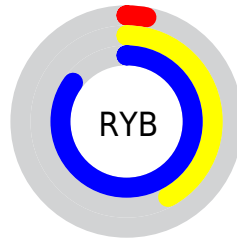

- Red (3%)
- Yellow (42%)
- Blue (85%)