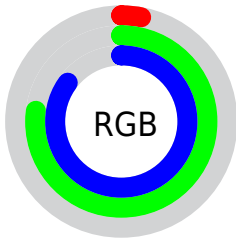

Distribution

- Red (3%)
- Green (77%)
- Blue (85%)