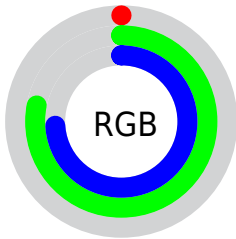

Distribution

- Red (0%)
- Green (78%)
- Blue (74%)