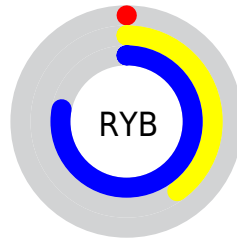

- Red (0%)
- Yellow (40%)
- Blue (78%)