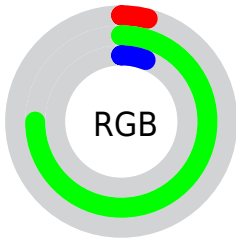

Distribution

- Red (4%)
- Green (75%)
- Blue (6%)