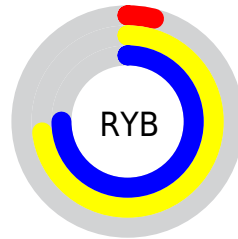

- Red (4%)
- Yellow (73%)
- Blue (75%)