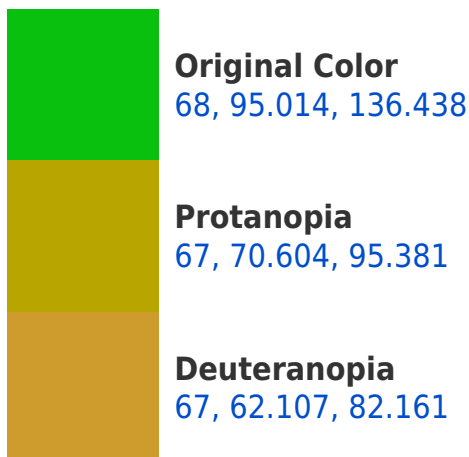

# Black Background

This preview shows how the CIELCh color 68, 95.185, 136.429 looks on a black background.

## **Background**

This preview shows how black text looks on a background with the CIELCh color 68, 95.185, 136.429.

This preview shows how white text looks on a background with the CIELCh color 68, 95.185, 136.429.

## Dichromacy

**Tritanopia**  
68, 29.151, 212.799

# Trichromacy

**Original Color**  
68, 95.014, 136.438

**Protanomaly**  
66, 76.659, 120.413

**Deuteranomaly**  
65, 67.279, 116.214

**Tritanomaly**  
67, 51.471, 158.856