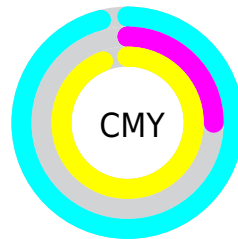

A 20% lighter version of the original color is **88, 95.314, 136.428**, and **49, 75.472, 136.016** is the 20% darker color. If you saturate the color by 10%, you get **68, 96.420, 136.223**, and if you desaturate by 10%, it is **68, 91.222, 137.161**.

# Distribution

- Red (4%)
- Green (75%)
- Blue (6%)

- Red (4%)
- Yellow (73%)
- Blue (75%)

- Cyan (95%)
- Magenta (0%)
- Yellow (92%)
- Black (25%)

- Cyan (96%)
- Magenta (25%)
- Yellow (94%)

# Brightness & Saturation Gradients

These gradients show how the CIELCh color 68, 95.185, 136.429 changes by changing the brightness by 10 percent. The first figure shows a shift by +10% for each color and the second figure -10%.