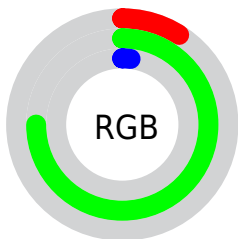

Distribution

- Red (9%)
- Green (75%)
- Blue (2%)