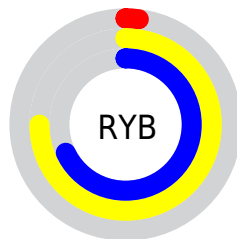

- Red (2%)
- Yellow (75%)
- Blue (68%)