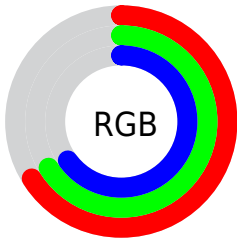

Distribution

- Red (66%)
- Green (66%)
- Blue (65%)