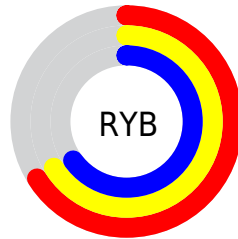

- Red (66%)
- Yellow (66%)
- Blue (65%)