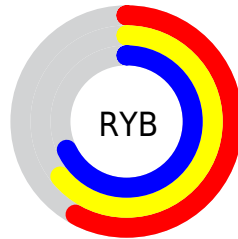

## Conversions Part 2

<b>Format</b>	<b>Color</b>
<b>RYB</b>	147, 163, 174
Decimal	9678502
CIELab	69.00, -10.90, 0.99
CIELCh	69, 10.948, 174.819
Yxy	39.3444, 0.2958, 0.3407
Android (android.graphics.Color)	4287868582 (0xFF93AEA6)
YUV	165.0150, 0.4856, -15.7992
Hunter-Lab	62.7251, -12.5712, 4.2283

# Details

The CIELCh color **69, 10.948, 174.819** is a light color, and the websafe version is hex **999999**. A complement of this color would be **64, 11.447, 357.690**, and the grayscale version is **68, 0.008, 296.813**.

A 20% lighter version of the original color is **89, 11.286, 174.114**, and **49, 11.266, 173.509** is the 20% darker color. If you saturate the color by 10%, you get **68, 17.790, 173.787**, and if you desaturate by 10%, it is **70, 3.915, 175.827**.

# Distribution

- Red (58%)
- Green (68%)
- Blue (65%)

- Red (58%)
- Yellow (64%)
- Blue (68%)

- Cyan (16%)
- Magenta (0%)
- Yellow (5%)
- Black (32%)

- Cyan (42%)
- Magenta (32%)
- Yellow (35%)