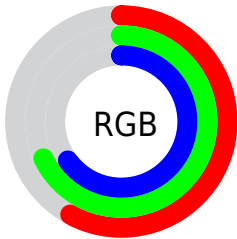

Distribution

- Red (58%)
- Green (68%)
- Blue (65%)