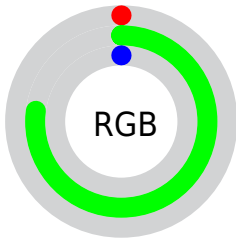

Distribution

- Red (0%)
- Green (77%)
- Blue (0%)