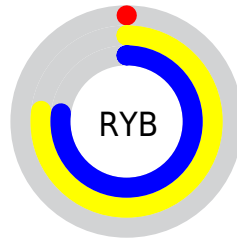

- Red (0%)
- Yellow (77%)
- Blue (77%)