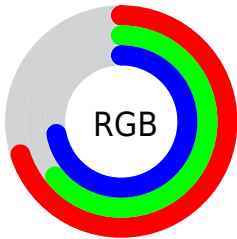

Distribution

Red (70%)

Green (64%)

Blue (72%)