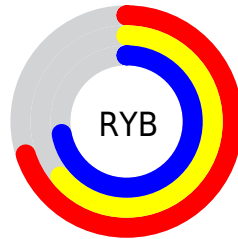

# Details

The CIELCh color  $69, 11.875, 318.929$  is a light color, and the websafe version is hex  $999999$ . A complement of this color would be  $73, 11.801, 138.037$ , and the grayscale version is  $70, 0.009, 296.813$ .

A 20% lighter version of the original color is  $89, 11.906, 319.162$ , and  $49, 11.971, 318.711$  is the 20% darker color. If you saturate the color by 10%, you get  $64, 23.468, 319.377$ , and if you desaturate by 10%, it is  $74, 0.460, 318.094$ .

# Distribution

Red (70%)

Green (64%)

Blue (72%)

Red (70%)

Yellow (64%)

Blue (72%)

Cyan (2%)