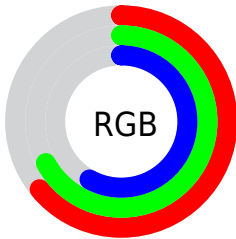

Distribution

Red (64%)

Green (67%)

Blue (58%)