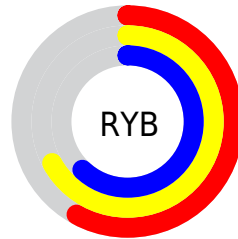

## Conversions Part 2

Format	Color
<a href="#">RYB</a>	<a href="#">149, 172, 157</a>
Decimal	<a href="#">10792085</a>
CIELab	<a href="#">69.00, -7.03, 10.88</a>
CIElCh	<a href="#">69, 12.951, 122.890</a>
Yxy	<a href="#">39.3444, 0.3248, 0.3622</a>
Android (android.graphics.Color)	<a href="#">4288982165</a> ( <a href="#">0xFFA4AC95</a> )
YUV	<a href="#">166.9860, -8.8671, -2.6187</a>
Hunter-Lab	<a href="#">62.7251, -9.3615, 11.7765</a>

# Details

The CIELCh color **69, 12.951, 122.890** is a light color, and the websafe version is hex **999999**. A complement of this color would be **63, 13.266, 304.328**, and the grayscale version is **68, 0.008, 296.813**.

A 20% lighter version of the original color is **89, 12.800, 122.480**, and **49, 13.261, 123.258** is the 20% darker color. If you saturate the color by 10%, you get **68, 22.578, 122.350**, and if you desaturate by 10%, it is **70, 3.281, 123.434**.

# Distribution

Red (64%)

Green (67%)

Blue (58%)

Red (58%)

Yellow (67%)

Blue (62%)

Cyan (5%)