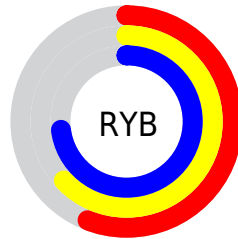

# Details

The CIELCh color  $69, 12.699, 233.094$  is a light color, and the websafe version is hex  $669999$ . A complement of this color would be  $67, 14.580, 49.581$ , and the grayscale version is  $68, 0.008, 296.813$ .

A 20% lighter version of the original color is  $89, 12.780, 233.809$ , and  $49, 12.628, 232.617$  is the 20% darker color. If you saturate the color by 10%, you get  $66, 17.556, 234.371$ , and if you desaturate by 10%, it is  $72, 7.504, 232.096$ .

# Distribution

Red (56%)

Green (68%)

Blue (73%)

Red (56%)

Yellow (63%)

Blue (73%)

Cyan (24%)