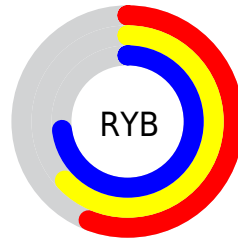

## Conversions Part 2

<b>Format</b>	<b>Color</b>
<b>RYB</b>	142, 160, 187
Decimal	9350587
CIELab	69.00, -7.39, -10.66
CIELCh	69, 12.975, 235.255
Yxy	39.3444, 0.2761, 0.3088
Android (android.graphics.Color)	4287540667 (0xFF8EADBB)
YUV	165.3270, 10.6848, -20.4578
Hunter-Lab	62.7251, -9.6647, -6.0818

# Details

The CIELCh color  $69, 12.975, 235.255$  is a light color, and the websafe version is hex  $669999$ . A complement of this color would be  $67, 14.871, 51.330$ , and the grayscale version is  $68, 0.008, 296.813$ .

A 20% lighter version of the original color is  $89, 13.053, 235.810$ , and  $49, 12.909, 234.993$  is the 20% darker color. If you saturate the color by 10%, you get  $66, 17.867, 236.632$ , and if you desaturate by 10%, it is  $72, 7.757, 234.168$ .

# Distribution

Red (56%)

Green (68%)

Blue (73%)

Red (56%)

Yellow (63%)

Blue (73%)

Cyan (24%)