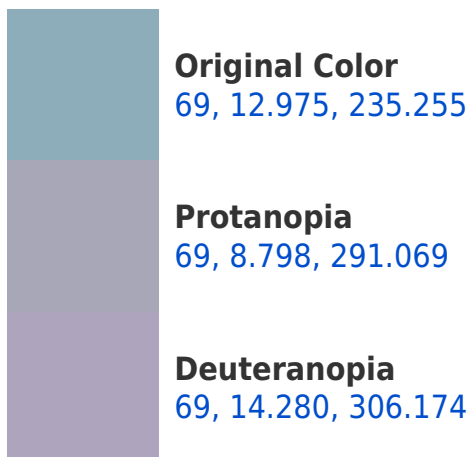

## Background

This preview shows how black text looks on a background with the CIELCh color 69, 12.975, 235.255.

This preview shows how white text looks on a background with the CIELCh color 69, 12.975, 235.255.

## Dichromacy

**Tritanopia**  
69, 12.975, 235.255

# Trichromacy

**Original Color**  
69, 12.975, 235.255

**Protanomaly**  
69, 9.539, 266.778

**Deuteranomaly**  
69, 11.647, 282.559

**Tritanomaly**  
69, 12.975, 235.255

# Monochromacy

**Original Color**  
69, 12.975, 235.255

**Achromatopsia**  
68, 0.008, 296.813

**Achromatomaly**  
68, 5.135, 231.618