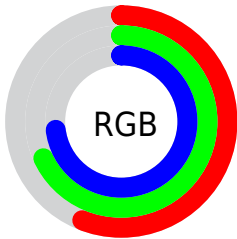

Distribution

Red (56%)

Green (68%)

Blue (73%)