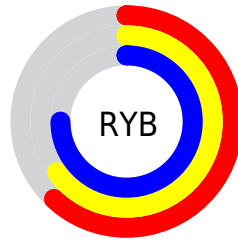

Red (62%)

Yellow (65%)

Blue (75%)