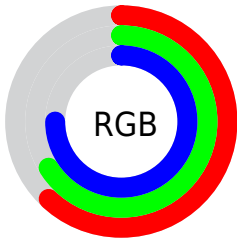

Distribution

Red (62%)

Green (66%)

Blue (75%)