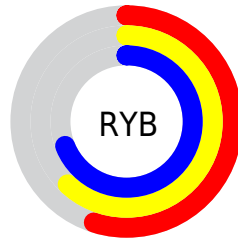

- Red (55%)
- Yellow (62%)
- Blue (69%)