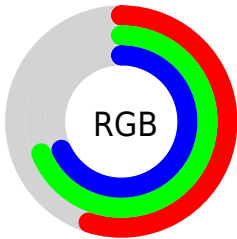

Distribution

- Red (55%)
- Green (69%)
- Blue (68%)