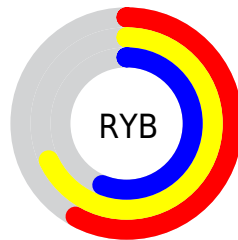

# Details

The CIELCh color **69, 14.276, 102.276** is a light color, and the websafe version is hex **999999**. A complement of this color would be **61, 14.667, 286.207**, and the grayscale version is **69, 0.009, 296.813**.

A 20% lighter version of the original color is **89, 14.109, 101.358**, and **49, 14.043, 102.968** is the 20% darker color. If you saturate the color by 10%, you get **68, 22.514, 101.187**, and if you desaturate by 10%, it is **70, 6.024, 103.349**.

# Distribution

Red (68%)

Green (66%)

Blue (56%)

Red (58%)

Yellow (68%)

Blue (56%)

Cyan (0%)