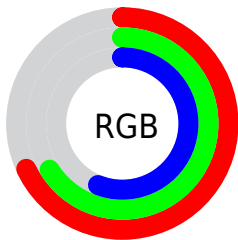

Distribution

Red (68%)

Green (66%)

Blue (56%)