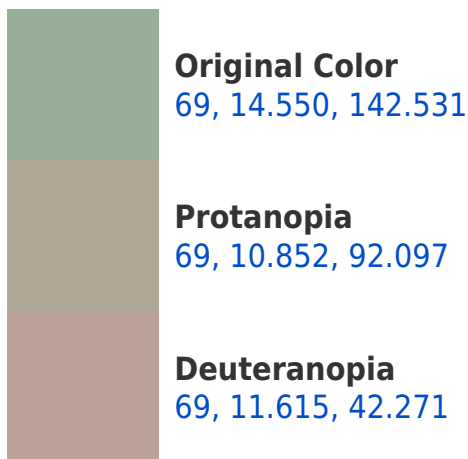

## Background

This preview shows how black text looks on a background with the CIELCh color 69, 14.550, 142.531.

This preview shows how white text looks on a background with the CIELCh color 69, 14.550, 142.531.

## Dichromacy

**Tritanopia**  
69, 8.245, 259.438

# Trichromacy

**Original Color**  
69, 14.550, 142.531

**Protanomaly**  
69, 10.954, 113.169

**Deuteranomaly**  
69, 8.127, 80.465

**Tritanomaly**  
69, 5.530, 204.743

# Monochromacy

**Original Color**  
69, 14.550, 142.531

**Achromatopsia**  
68, 0.008, 296.813

**Achromatomaly**  
68, 5.162, 140.818