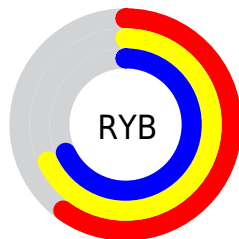

- Red (60%)
- Yellow (68%)
- Blue (68%)