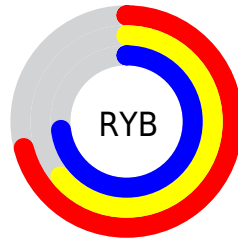

# Details

The CIELCh color  $69, 14.698, 321.414$  is a light color, and the websafe version is hex  $999999$ . A complement of this color would be  $73, 14.631, 140.238$ , and the grayscale version is  $70, 0.009, 296.813$ .

A 20% lighter version of the original color is  $89, 14.594, 321.461$ , and  $49, 14.969, 321.420$  is the 20% darker color. If you saturate the color by 10%, you get  $64, 26.666, 321.888$ , and if you desaturate by 10%, it is  $74, 2.849, 320.887$ .

# Distribution

Red (71%)

Green (64%)

Blue (73%)

Red (71%)

Yellow (64%)

Blue (73%)

Cyan (2%)