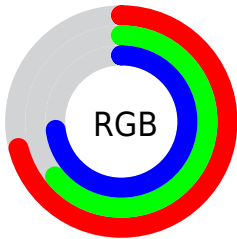

Distribution

Red (71%)

Green (64%)

Blue (73%)