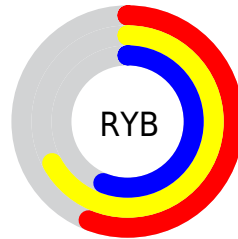

## Conversions Part 2

<b>Format</b>	<b>Color</b>
<b>RYB</b>	144, 172, 142
Decimal	11315854
CIELab	69.00, -4.11, 14.72
CIELCh	69, 15.282, 105.607
Yxy	39.3444, 0.3389, 0.3688
Android (android.graphics.Color)	4289505934 (0xFFACAA8E)
YUV	167.4060, -12.5252, 4.0289
Hunter-Lab	62.7251, -6.8928, 14.4305

# Details

The CIELCh color  $69, 15.282, 105.607$  is a light color, and the websafe version is hex  $999966$ . A complement of this color would be  $60, 15.810, 289.358$ , and the grayscale version is  $69, 0.009, 296.813$ .

A 20% lighter version of the original color is  $89, 15.052, 104.632$ , and  $49, 15.126, 106.503$  is the 20% darker color. If you saturate the color by 10%, you get  $68, 23.973, 104.591$ , and if you desaturate by 10%, it is  $70, 6.532, 106.618$ .

# Distribution

Red (67%)

Green (67%)

Blue (56%)

Red (56%)

Yellow (67%)

Blue (56%)

Cyan (0%)