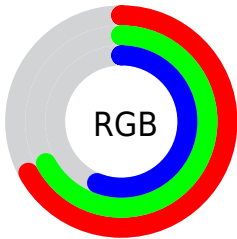

Distribution

Red (67%)

Green (67%)

Blue (56%)