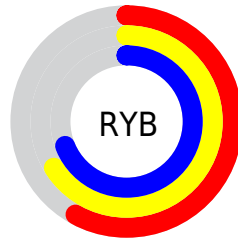

- Red (58%)
- Yellow (66%)
- Blue (69%)