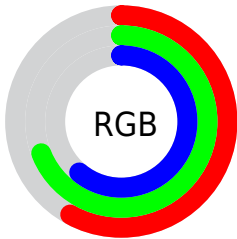

Distribution

- Red (58%)
- Green (69%)
- Blue (61%)