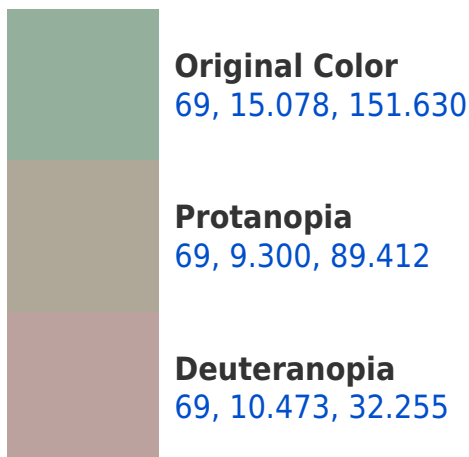

# Black Background

This preview shows how the CIELCh color 69, 15.078, 151.630 looks on a black background.

## Background

This preview shows how black text looks on a background with the CIELCh color 69, 15.078, 151.630.

This preview shows how white text looks on a background with the CIELCh color 69, 15.078, 151.630.

## Dichromacy

**Tritanopia**  
69, 9.448, 248.343

# Trichromacy

**Original Color**  
69, 15.078, 151.630

**Protanomaly**  
69, 10.044, 120.351

**Deuteranomaly**  
69, 5.938, 86.461

**Tritanomaly**  
69, 7.650, 202.961