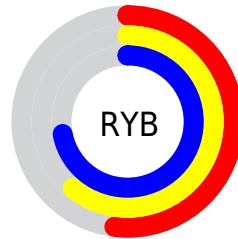

# Details

The CIELCh color **69, 15.520, 214.824** is a light color, and the websafe version is hex **669999**. A complement of this color would be **62, 18.892, 34.642**, and the grayscale version is **67, 0.008, 296.813**.

A 20% lighter version of the original color is **89, 15.688, 213.958**, and **49, 15.554, 215.678** is the 20% darker color. If you saturate the color by 10%, you get **67, 20.171, 215.302**, and if you desaturate by 10%, it is **71, 10.377, 214.527**.

# Distribution

Red (52%)

Green (69%)

Blue (72%)

Red (52%)

Yellow (61%)

Blue (72%)

Cyan (28%)

Magenta (4%)

Yellow (0%)

Black (28%)

Cyan (48%)

Magenta (31%)

Yellow (28%)