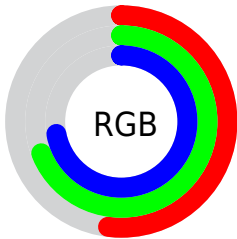

Distribution

Red (52%)

Green (69%)

Blue (72%)