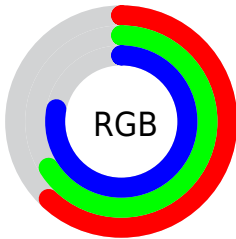

Distribution

- Red (62%)
- Green (66%)
- Blue (78%)