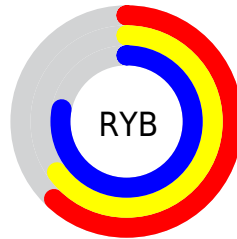

- Red (62%)
- Yellow (65%)
- Blue (78%)