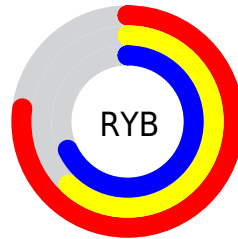

# Details

The CIELCh color  $69, 16.676, 351.582$  is a light color, and the websafe version is hex `CC9999`. A complement of this color would be  $76, 16.042, 167.972$ , and the grayscale version is  $70, 0.009, 296.813$ .

A 20% lighter version of the original color is  $89, 16.471, 352.480$ , and  $49, 17.074, 350.804$  is the 20% darker color. If you saturate the color by 10%, you get  $64, 25.561, 352.761$ , and if you desaturate by 10%, it is  $74, 7.946, 350.539$ .

# Distribution

Red (77%)

Green (62%)

Blue (68%)

Red (77%)

Yellow (62%)

Blue (68%)

Cyan (0%)