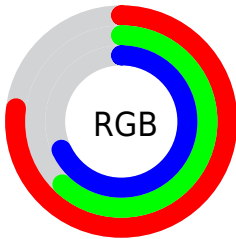

Distribution

Red (77%)

Green (62%)

Blue (68%)