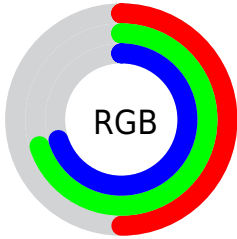

Distribution

Red (50%)

Green (70%)

Blue (70%)