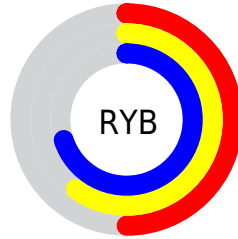

# Details

The CIELCh color **69, 17.544, 198.001** is a light color, and the websafe version is hex **669999**. A complement of this color would be **58, 21.273, 21.713**, and the grayscale version is **67, 0.008, 296.813**.

A 20% lighter version of the original color is **89, 17.670, 198.260**, and **49, 17.596, 197.580** is the 20% darker color. If you saturate the color by 10%, you get **68, 22.700, 197.582**, and if you desaturate by 10%, it is **70, 11.831, 198.471**.

# Distribution

Red (50%)

Green (70%)

Blue (70%)

Red (50%)

Yellow (60%)

Blue (70%)

Cyan (29%)