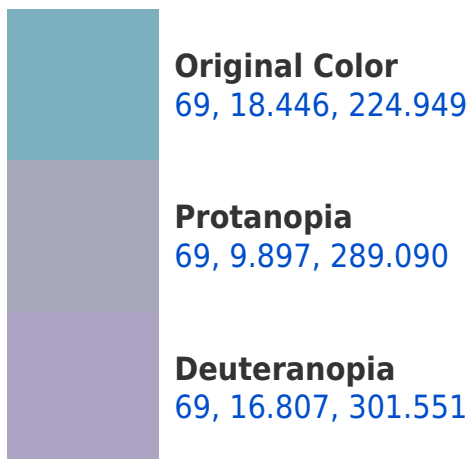

## **Background**

This preview shows how black text looks on a background with the CIELCh color 69, 18.446, 224.949.

This preview shows how white text looks on a background with the CIELCh color 69, 18.446, 224.949.

## Dichromacy

**Tritanopia**  
69, 18.446, 224.949

# Trichromacy

**Original Color**  
69, 18.446, 224.949

**Protanomaly**  
69, 11.318, 255.019

**Deuteranomaly**  
69, 14.349, 273.214

**Tritanomaly**  
69, 18.446, 224.949

# Monochromacy

**Original Color**  
69, 18.446, 224.949

**Achromatopsia**  
67, 0.008, 296.813

**Achromatomaly**  
68, 7.358, 221.001