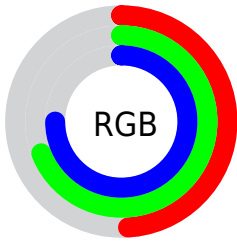

Distribution

Red (49%)

Green (69%)

Blue (75%)