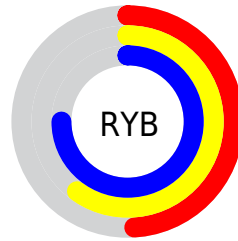

## Conversions Part 2

Format	Color
<a href="#">RYB</a>	<a href="#">125, 154, 191</a>
Decimal	<a href="#">8237247</a>
CIELab	<a href="#">69.00, -13.05, -13.03</a>
CIElCh	<a href="#">69, 18.446, 224.949</a>
Yxy	<a href="#">39.3444, 0.2616, 0.3069</a>
Android (android.graphics.Color)	<a href="#">4286427327</a> ( <a href="#">0xFF7DB0BF</a> )
YUV	<a href="#">162.4610, 14.0697, -32.8533</a>
Hunter-Lab	<a href="#">62.7251, -14.3255, -8.3770</a>

# Details

The CIELCh color **69, 18.446, 224.949** is a light color, and the websafe version is hex **669999**. A complement of this color would be **63, 23.353, 42.001**, and the grayscale version is **67, 0.008, 296.813**.

A 20% lighter version of the original color is **89, 18.316, 223.841**, and **49, 18.379, 226.846** is the 20% darker color. If you saturate the color by 10%, you get **67, 22.826, 226.139**, and if you desaturate by 10%, it is **71, 13.564, 224.051**.

# Distribution

Red (49%)

Green (69%)

Blue (75%)

Red (49%)

Yellow (60%)

Blue (75%)

Cyan (34%)