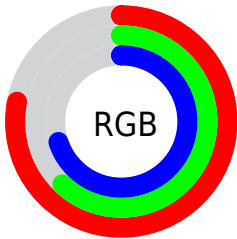

Distribution

- Red (78%)
- Green (62%)
- Blue (70%)