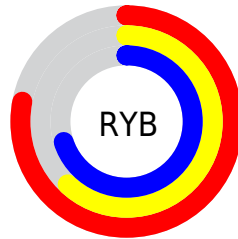

- Red (78%)
- Yellow (62%)
- Blue (70%)