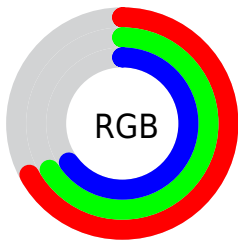

Distribution

Red (67%)

Green (66%)

Blue (65%)