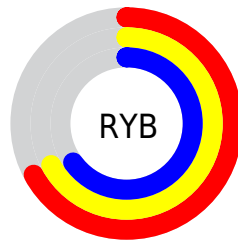

# Details

The CIELCh color **69, 1.987, 74.838** is a light color, and the websafe version is hex **999999**. A complement of this color would be **69, 1.983, 256.065**, and the grayscale version is **69, 0.009, 296.813**.

A 20% lighter version of the original color is **89, 1.881, 74.885**, and **49, 2.131, 74.721** is the 20% darker color. If you saturate the color by 10%, you get **66, 7.840, 73.808**, and if you desaturate by 10%, it is **72, 3.616, 256.329**.

# Distribution

Red (67%)

Green (66%)

Blue (65%)

Red (67%)

Yellow (67%)

Blue (65%)

Cyan (0%)