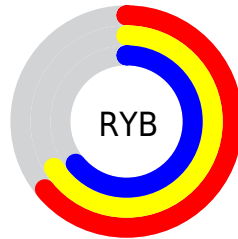

# Details

The CIELCh color  $69, 2.730, 109.880$  is a light color, and the websafe version is hex  $999999$ . A complement of this color would be  $67, 2.765, 290.507$ , and the grayscale version is  $69, 0.009, 296.813$ .

A 20% lighter version of the original color is  $89, 2.588, 109.938$ , and  $49, 2.921, 109.775$  is the 20% darker color. If you saturate the color by 10%, you get  $69, 11.953, 108.973$ , and if you desaturate by 10%, it is  $69, 6.518, 290.864$ .

# Distribution

Red (66%)

Green (66%)

Blue (64%)

Red (64%)

Yellow (66%)

Blue (64%)

Cyan (0%)