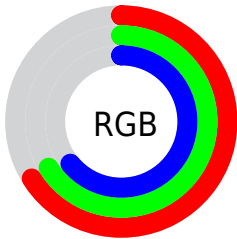

Distribution

Red (66%)

Green (66%)

Blue (64%)