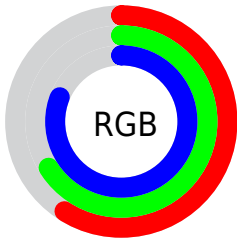

Distribution

Red (59%)

Green (66%)

Blue (81%)