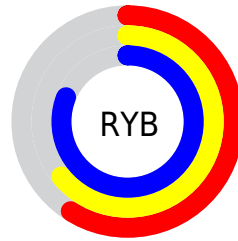

# Details

The CIELCh color  $69, 21.076, 274.756$  is a light color, and the websafe version is hex  $9999CC$ . A complement of this color would be  $77, 21.246, 87.158$ , and the grayscale version is  $69, 0.009, 296.813$ .

A 20% lighter version of the original color is  $89, 17.164, 270.094$ , and  $49, 21.286, 275.243$  is the 20% darker color. If you saturate the color by 10%, you get  $64, 29.051, 276.754$ , and if you desaturate by 10%, it is  $74, 13.223, 273.050$ .

# Distribution

Red (59%)

Green (66%)

Blue (81%)

Red (59%)

Yellow (64%)

Blue (81%)

Cyan (27%)