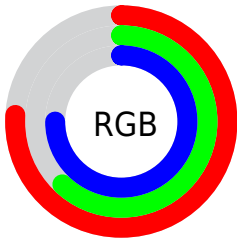

Distribution

Red (76%)

Green (62%)

Blue (75%)