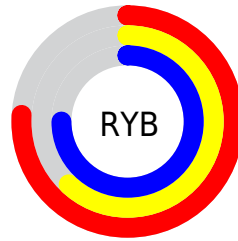

# Details

The CIELCh color  $69, 21.810, 327.867$  is a light color, and the websafe version is hex `CC99CC`. A complement of this color would be  $75, 21.775, 145.678$ , and the grayscale version is  $70, 0.009, 296.813$ .

A 20% lighter version of the original color is  $89, 21.602, 328.374$ , and  $49, 22.240, 327.402$  is the 20% darker color. If you saturate the color by 10%, you get  $64, 33.821, 328.449$ , and if you desaturate by 10%, it is  $74, 9.752, 327.278$ .

# Distribution

Red (76%)

Green (62%)

Blue (75%)

Red (76%)

Yellow (62%)

Blue (75%)

Cyan (0%)