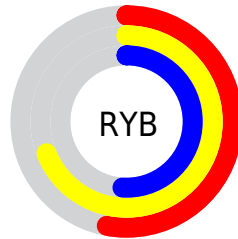

# Details

The CIELCh color **69, 22.374, 102.608** is a light color, and the websafe version is hex **999966**. A complement of this color would be **57, 23.441, 288.707**, and the grayscale version is **68, 0.008, 296.813**.

A 20% lighter version of the original color is **89, 22.336, 102.392**, and **49, 22.614, 102.578** is the 20% darker color. If you saturate the color by 10%, you get **68, 30.773, 101.536**, and if you desaturate by 10%, it is **70, 13.883, 103.680**.

# Distribution

Red (69%)

Green (67%)

Blue (51%)

Red (53%)

Yellow (69%)

Blue (51%)

Cyan (0%)