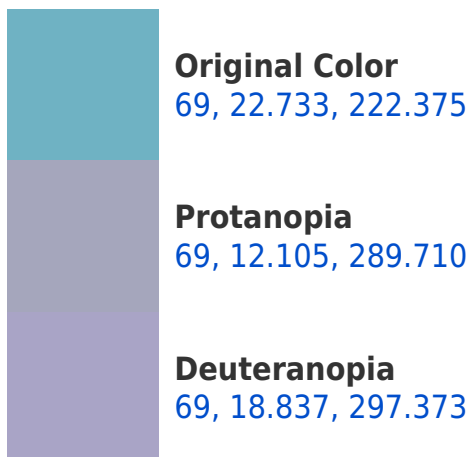

# Black Background

This preview shows how the CIELCh color 69, 22.733, 222.375 looks on a black background.

## Background

This preview shows how black text looks on a background with the CIELCh color 69, 22.733, 222.375.

This preview shows how white text looks on a background with the CIELCh color 69, 22.733, 222.375.

## Dichromacy

**Tritanopia**  
69, 22.610, 217.883

# Trichromacy

**Original Color**  
69, 22.733, 222.375

**Protanomaly**  
68, 14.159, 253.990

**Deuteranomaly**  
69, 16.751, 266.517

**Tritanomaly**  
69, 22.717, 219.292