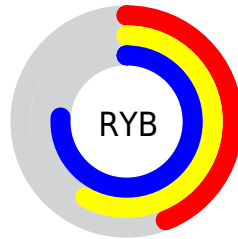

- Red (44%)
- Yellow (58%)
- Blue (76%)