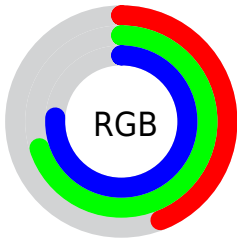

Distribution

- Red (44%)
- Green (70%)
- Blue (76%)