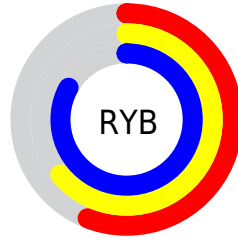

- Red (56%)
- Yellow (64%)
- Blue (83%)