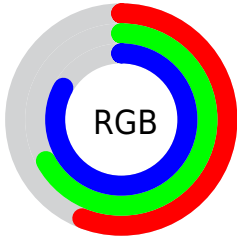

Distribution

- Red (56%)
- Green (67%)
- Blue (83%)