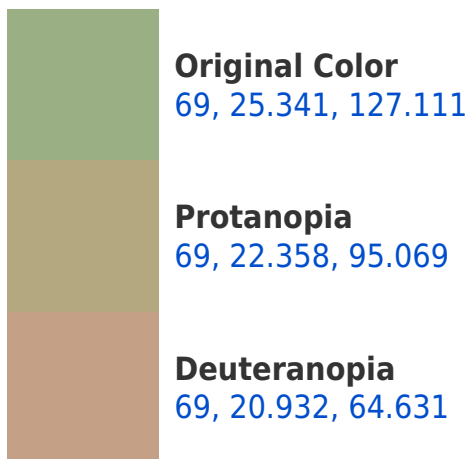

# Black Background

This preview shows how the CIELCh color 69, 25.341, 127.111 looks on a black background.

## **Background**

This preview shows how black text looks on a background with the CIELCh color 69, 25.341, 127.111.

This preview shows how white text looks on a background with the CIELCh color 69, 25.341, 127.111.

## Dichromacy

**Tritanopia**  
69, 7.524, 271.247

# Trichromacy

**Original Color**  
69, 25.341, 127.111

**Protanomaly**  
69, 22.798, 107.838

**Deuteranomaly**  
69, 19.086, 89.431

**Tritanomaly**  
69, 5.968, 158.945