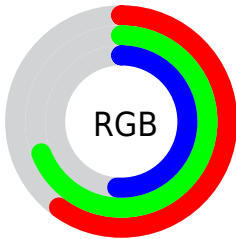

Distribution

- Red (60%)
- Green (69%)
- Blue (51%)