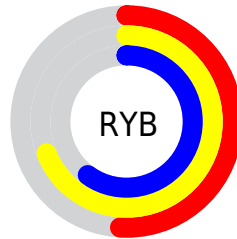

- Red (51%)
- Yellow (69%)
- Blue (60%)