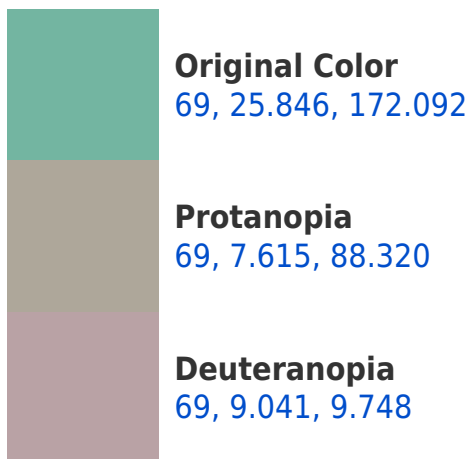

## **Background**

This preview shows how black text looks on a background with the CIELCh color 69, 25.846, 172.092.

This preview shows how white text looks on a background with the CIELCh color 69, 25.846, 172.092.

## Dichromacy

**Tritanopia**  
69, 19.320, 221.742

# Trichromacy

**Original Color**  
69, 25.846, 172.092

**Protanomaly**  
69, 11.011, 150.203

**Deuteranomaly**  
68, 4.392, 160.443

**Tritanomaly**  
69, 19.869, 199.423

# Monochromacy

**Original Color**  
69, 25.846, 172.092

**Achromatopsia**  
65, 0.008, 296.813

**Achromatomaly**  
67, 9.789, 175.261