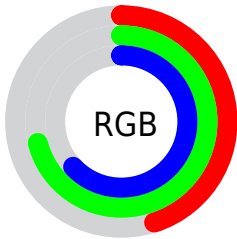

Distribution

- Red (45%)
- Green (71%)
- Blue (63%)