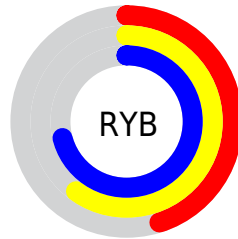

- Red (45%)
- Yellow (60%)
- Blue (71%)