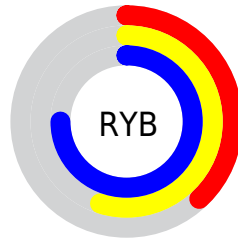

- Red (38%)
- Yellow (55%)
- Blue (75%)