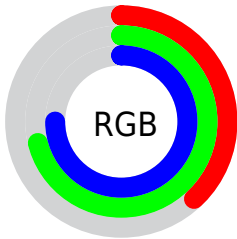

Distribution

- Red (38%)
- Green (71%)
- Blue (75%)