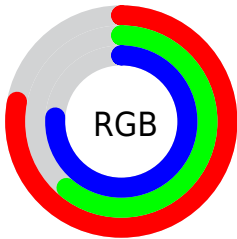

Distribution

Red (78%)

Green (61%)

Blue (76%)