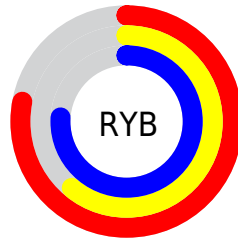

A 20% lighter version of the original color is  $89, 26.551, 327.952$ , and  $49, 26.754, 328.801$  is the 20% darker color. If you saturate the color by 10%, you get  $64, 38.697, 328.888$ , and if you desaturate by 10%, it is  $74, 14.276, 327.713$ .

# Distribution

Red (78%)

Green (61%)

Blue (76%)

Red (78%)

Yellow (61%)

Blue (76%)

Cyan (0%)