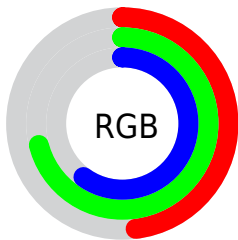

Distribution

- Red (48%)
- Green (71%)
- Blue (60%)