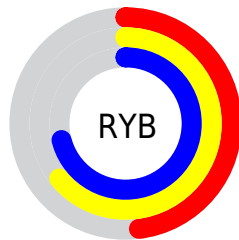

- Red (48%)
- Yellow (64%)
- Blue (71%)