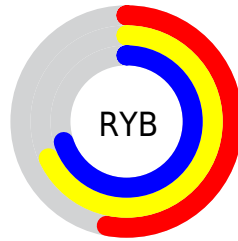

- Red (53%)
- Yellow (68%)
- Blue (70%)