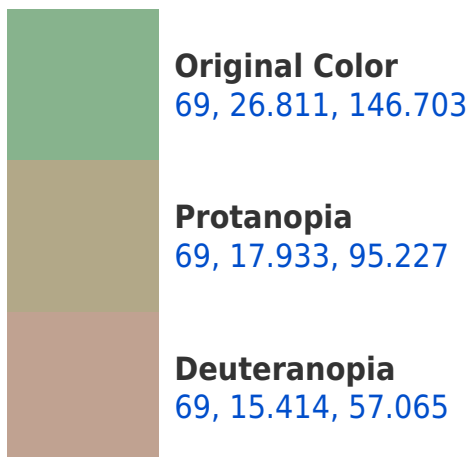

## Background

This preview shows how black text looks on a background with the CIELCh color 69, 26.811, 146.703.

This preview shows how white text looks on a background with the CIELCh color 69, 26.811, 146.703.

## Dichromacy

**Tritanopia**  
69, 12.715, 236.141

# Trichromacy

**Original Color**  
69, 26.811, 146.703

**Protanomaly**  
69, 18.952, 120.447

**Deuteranomaly**  
69, 13.168, 103.607

**Tritanomaly**  
69, 12.970, 186.070

# Monochromacy

**Original Color**  
69, 26.811, 146.703

**Achromatopsia**  
67, 0.008, 296.813

**Achromatomaly**  
67, 9.894, 147.488