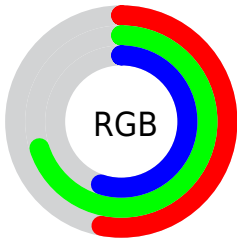

Distribution

- Red (53%)
- Green (70%)
- Blue (55%)