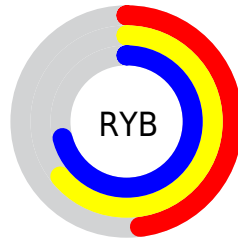

## Conversions Part 2

Format	Color
<b>RYB</b>	123, 163, 181
Decimal	8107413
CIELab	69.00, -25.77, 10.36
CIELCh	69, 27.772, 158.087
Yxy	39.3444, 0.2896, 0.3791
Android (android.graphics.Color)	4286297493 (0xFF7BB595)
YUV	160.0100, -5.4279, -32.4578
Hunter-Lab	62.7251, -24.2599, 11.4123

# Details

The CIELCh color **69, 27.772, 158.087** is a light color, and the websafe version is hex **99CC99**. A complement of this color would be **58, 28.602, 343.768**, and the grayscale version is **66, 0.008, 296.813**.

A 20% lighter version of the original color is **89, 27.738, 158.030**, and **49, 27.899, 157.647** is the 20% darker color. If you saturate the color by 10%, you get **68, 36.069, 156.928**, and if you desaturate by 10%, it is **70, 19.210, 159.112**.

# Distribution

- Red (48%)
- Green (71%)
- Blue (58%)

- Red (48%)
- Yellow (64%)
- Blue (71%)

- Cyan (32%)
- Magenta (0%)
- Yellow (18%)
- Black (29%)

- Cyan (52%)
- Magenta (29%)
- Yellow (42%)