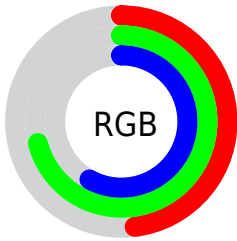

Distribution

- Red (48%)
- Green (71%)
- Blue (58%)