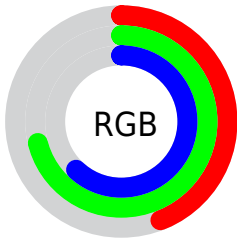

Distribution

- Red (44%)
- Green (71%)
- Blue (62%)