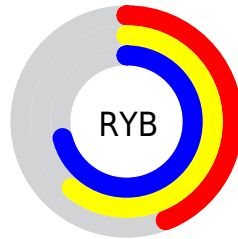

- Red (44%)
- Yellow (61%)
- Blue (71%)