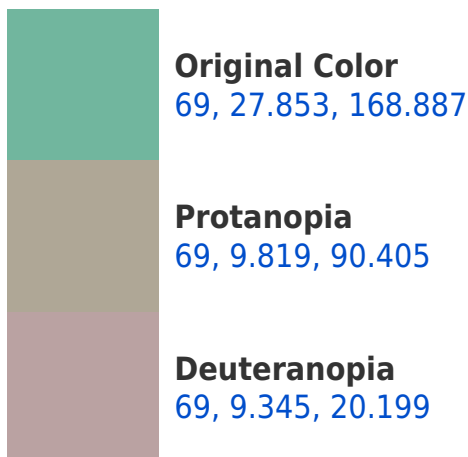

# Black Background

This preview shows how the CIELCh color 69, 27.853, 168.887 looks on a black background.

## **Background**

This preview shows how black text looks on a background with the CIELCh color 69, 27.853, 168.887.

This preview shows how white text looks on a background with the CIELCh color 69, 27.853, 168.887.

## Dichromacy

**Tritanopia**  
69, 19.580, 221.392

# Trichromacy

**Original Color**  
69, 27.853, 168.887

**Protanomaly**  
68, 12.995, 145.129

**Deuteranomaly**  
68, 6.269, 146.966

**Tritanomaly**  
69, 20.517, 197.768