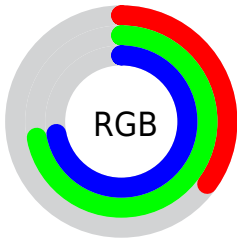

Distribution

- Red (35%)
- Green (72%)
- Blue (72%)