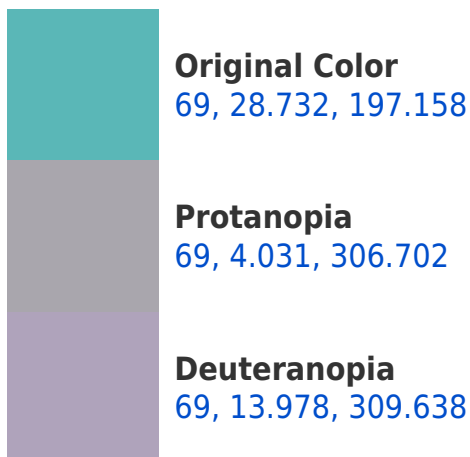

# Black Background

This preview shows how the CIELCh color 69, 28.732, 197.158 looks on a black background.

## Background

This preview shows how black text looks on a background with the CIELCh color 69, 28.732, 197.158.

This preview shows how white text looks on a background with the CIELCh color 69, 28.732, 197.158.

## Dichromacy

**Tritanopia**  
69, 26.980, 214.206

# Trichromacy

**Original Color**  
69, 28.732, 197.158

**Protanomaly**  
68, 11.563, 212.379

**Deuteranomaly**  
68, 12.060, 242.293

**Tritanomaly**  
69, 27.532, 207.793