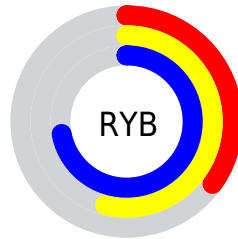

- Red (35%)
- Yellow (54%)
- Blue (72%)