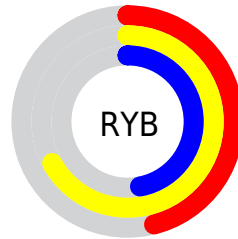

## Conversions Part 2

Format	Color
<a href="#">RYB</a>	<a href="#">118, 172, 121</a>
Decimal	<a href="#">11119734</a>
CIELab	<a href="#">69.00, -9.81, 27.49</a>
CIElCh	<a href="#">69, 29.187, 109.641</a>
Yxy	<a href="#">39.3444, 0.3562, 0.4065</a>
Android (android.graphics.Color)	<a href="#">4289309814</a> ( <a href="#">0xFFA9AC76</a> )
YUV	<a href="#">164.9470, -23.1449, 3.5545</a>
Hunter-Lab	<a href="#">62.7251, -11.6720, 22.1936</a>

# Details

The CIELCh color  $69, 29.187, 109.641$  is a light color, and the websafe version is hex  $999966$ . A complement of this color would be  $52, 31.467, 295.817$ , and the grayscale version is  $68, 0.008, 296.813$ .

A 20% lighter version of the original color is  $89, 28.838, 109.328$ , and  $49, 29.194, 109.853$  is the 20% darker color. If you saturate the color by 10%, you get  $69, 38.131, 108.802$ , and if you desaturate by 10%, it is  $69, 20.000, 110.512$ .

# Distribution

Red (66%)

Green (67%)

Blue (46%)

Red (46%)

Yellow (67%)

Blue (47%)

Cyan (2%)