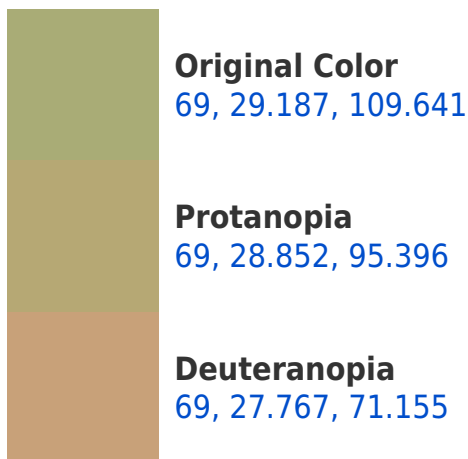

# Black Background

This preview shows how the CIELCh color 69, 29.187, 109.641 looks on a black background.

## **Background**

This preview shows how black text looks on a background with the CIELCh color 69, 29.187, 109.641.

This preview shows how white text looks on a background with the CIELCh color 69, 29.187, 109.641.

## Dichromacy

**Tritanopia**  
69, 8.471, 322.692

# Trichromacy

**Original Color**  
69, 29.187, 109.641

**Protanomaly**  
69, 28.835, 101.359

**Deuteranomaly**  
69, 26.662, 85.214

**Tritanomaly**  
69, 6.955, 89.828