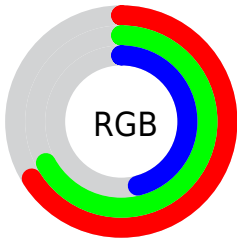

Distribution

Red (66%)

Green (67%)

Blue (46%)