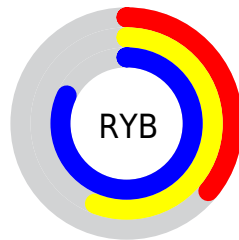

- Red (36%)
- Yellow (56%)
- Blue (82%)