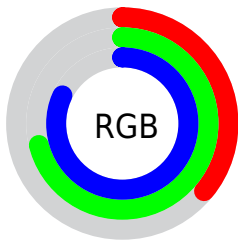

Distribution

- Red (36%)
- Green (71%)
- Blue (82%)