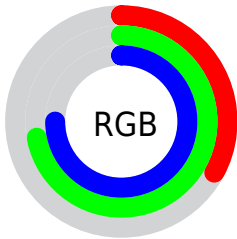

Distribution

- Red (33%)
- Green (72%)
- Blue (75%)