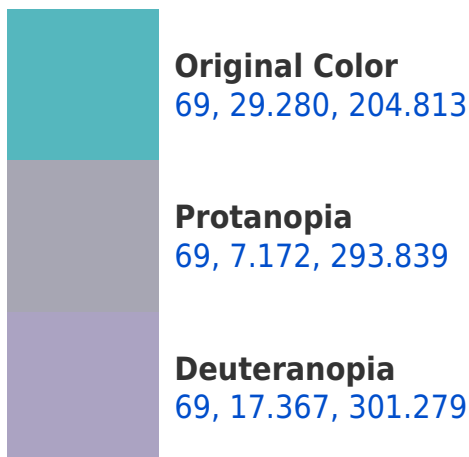

# Black Background

This preview shows how the CIELCh color 69, 29.280, 204.813 looks on a black background.

## **Background**

This preview shows how black text looks on a background with the CIELCh color 69, 29.280, 204.813.

This preview shows how white text looks on a background with the CIELCh color 69, 29.280, 204.813.

## Dichromacy

**Tritanopia**  
69, 28.636, 213.090

# Trichromacy

**Original Color**  
69, 29.280, 204.813

**Protanomaly**  
68, 13.351, 225.667

**Deuteranomaly**  
68, 15.534, 250.435

**Tritanomaly**  
69, 28.786, 210.678