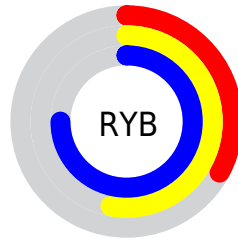

- Red (33%)
- Yellow (53%)
- Blue (75%)