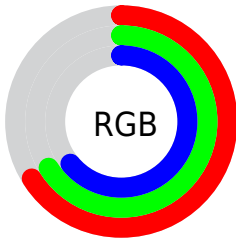

Distribution

Red (66%)

Green (66%)

Blue (64%)