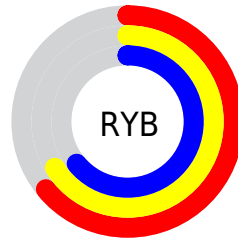

# Details

The CIELCh color  $69, 3.305, 116.457$  is a light color, and the websafe version is hex  $999999$ . A complement of this color would be  $67, 3.347, 296.976$ , and the grayscale version is  $69, 0.009, 296.813$ .

A 20% lighter version of the original color is  $89, 3.134, 116.514$ , and  $49, 3.536, 116.358$  is the 20% darker color. If you saturate the color by 10%, you get  $68, 12.619, 115.763$ , and if you desaturate by 10%, it is  $70, 6.028, 297.165$ .

# Distribution

Red (66%)

Green (66%)

Blue (64%)

Red (64%)

Yellow (66%)

Blue (64%)

Cyan (1%)