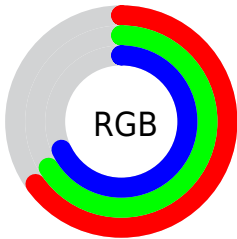

Distribution

- Red (65%)
- Green (66%)
- Blue (68%)