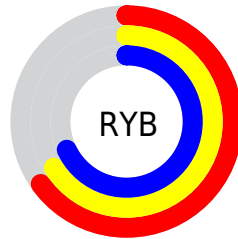

- Red (65%)
- Yellow (66%)
- Blue (68%)