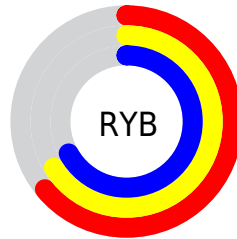

- Red (64%)
- Yellow (66%)
- Blue (67%)