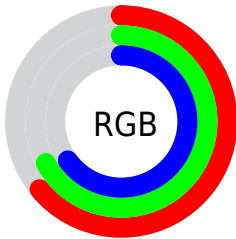

Distribution

- Red (64%)
- Green (67%)
- Blue (65%)