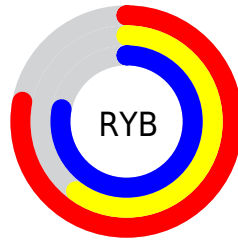

- Red (78%)
- Yellow (60%)
- Blue (78%)