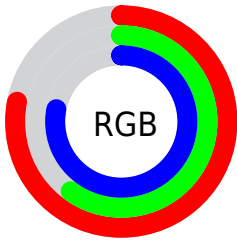

Distribution

- Red (78%)
- Green (60%)
- Blue (78%)