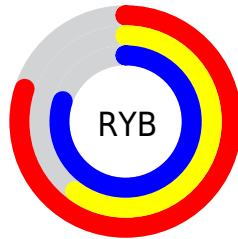

- Red (80%)
- Yellow (60%)
- Blue (80%)