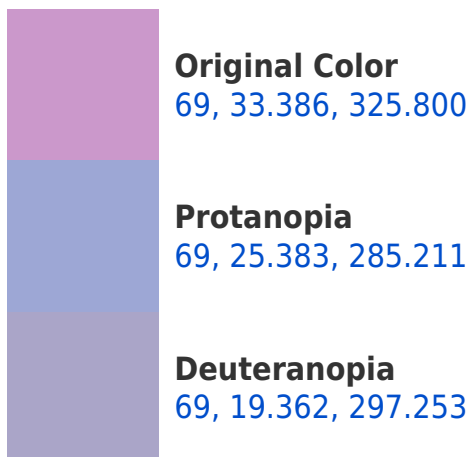

# Black Background

This preview shows how the CIELCh color 69, 33.386, 325.800 looks on a black background.

## Background

This preview shows how black text looks on a background with the CIELCh color 69, 33.386, 325.800.

This preview shows how white text looks on a background with the CIELCh color 69, 33.386, 325.800.

## Dichromacy

**Tritanopia**  
69, 16.732, 357.996

# Trichromacy

**Original Color**  
69, 33.386, 325.800

**Protanomaly**  
69, 26.896, 302.277

**Deuteranomaly**  
69, 23.969, 311.251

**Tritanomaly**  
69, 21.788, 340.805